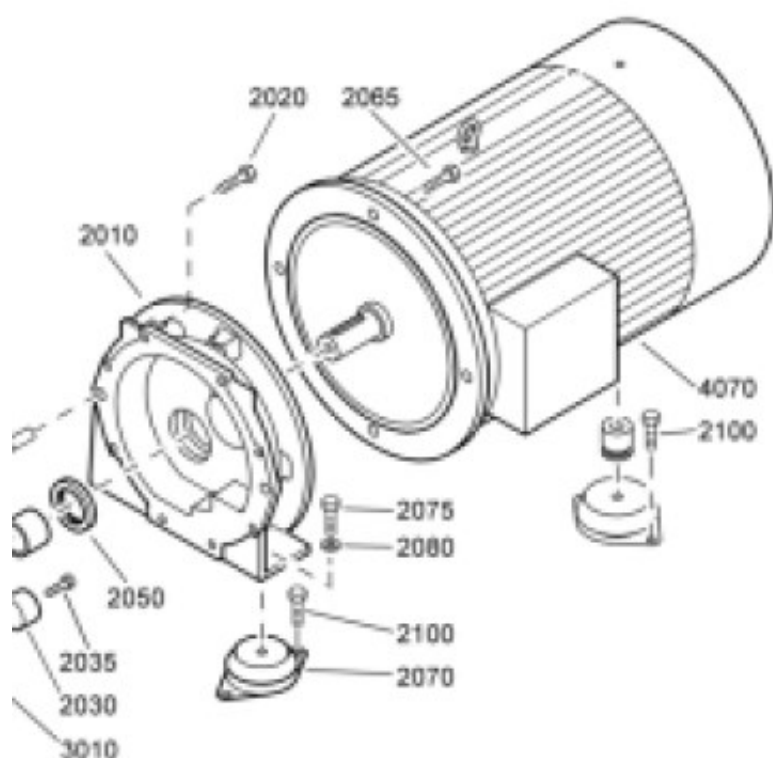

Электродвигатель (мотор) E143252 GA30 400V 50Hz
1630055797

The logo for Atlas Copco, featuring the brand name in a blue, italicized serif font. The text is centered between two horizontal blue bars. A thin black horizontal line is positioned below the logo.