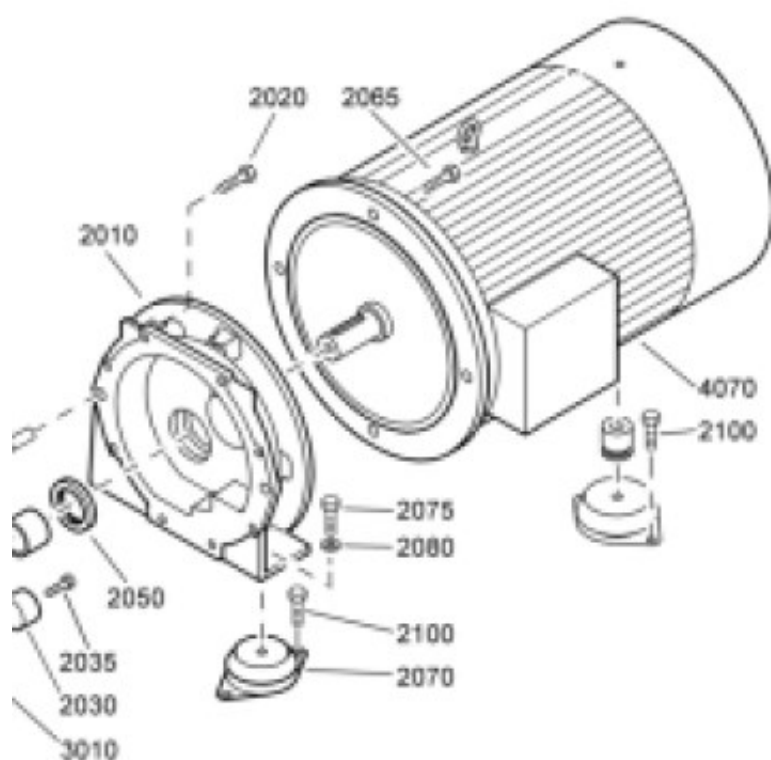

Электродвигатель (мотор) E143252 GA30 400V 50Hz
1630055797

The logo for Atlas Copco, featuring the brand name in a blue, italicized serif font. The text is centered between two horizontal blue bars. A thin black horizontal line is positioned below the logo.