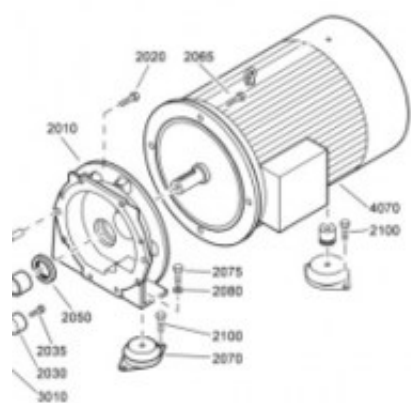

Электродвигатель (мотор) E143252 GA30 400V 50Hz
1630055797

The logo for Atlas Copco, featuring the brand name in a blue, italicized serif font. The text is centered between two horizontal blue bars. A thin black horizontal line is positioned below the logo.