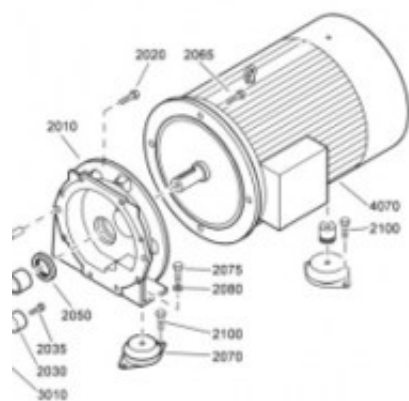

Электродвигатель (мотор) E143252 GA30 400V 50Hz
1630055797

The logo for Atlas Copco, featuring the brand name in a blue, italicized serif font. The text is centered between two horizontal blue bars. A thin black horizontal line is positioned below the logo.